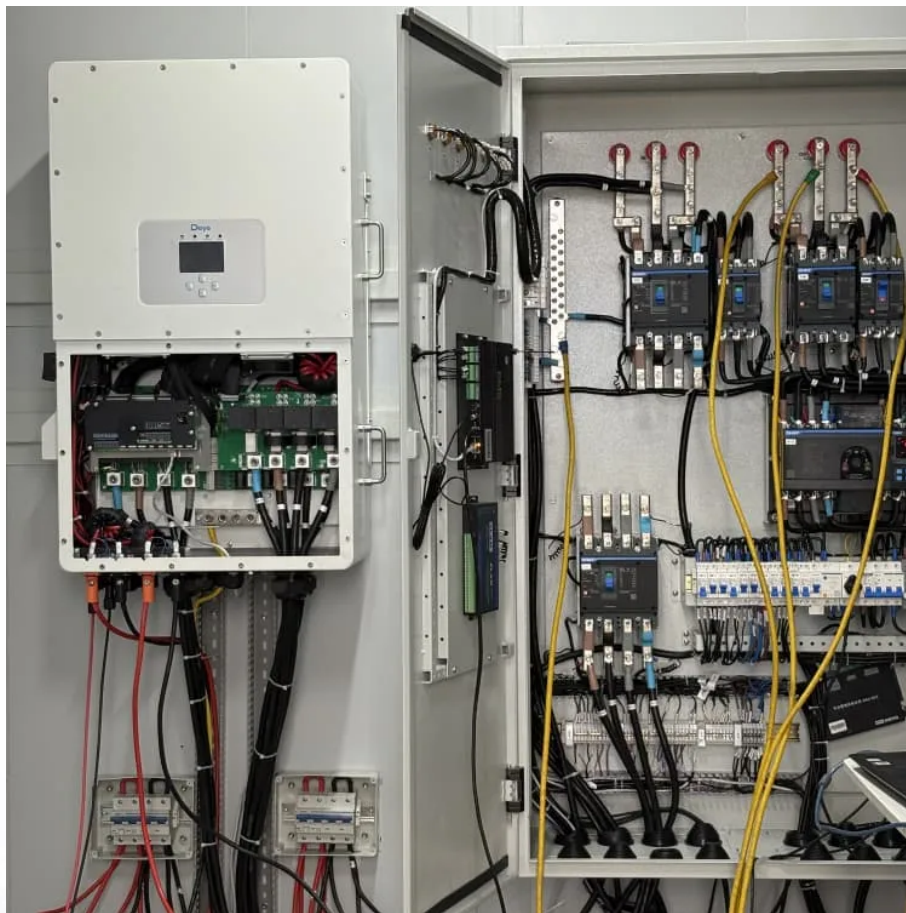

Southern European Battery Balancing BMS Company